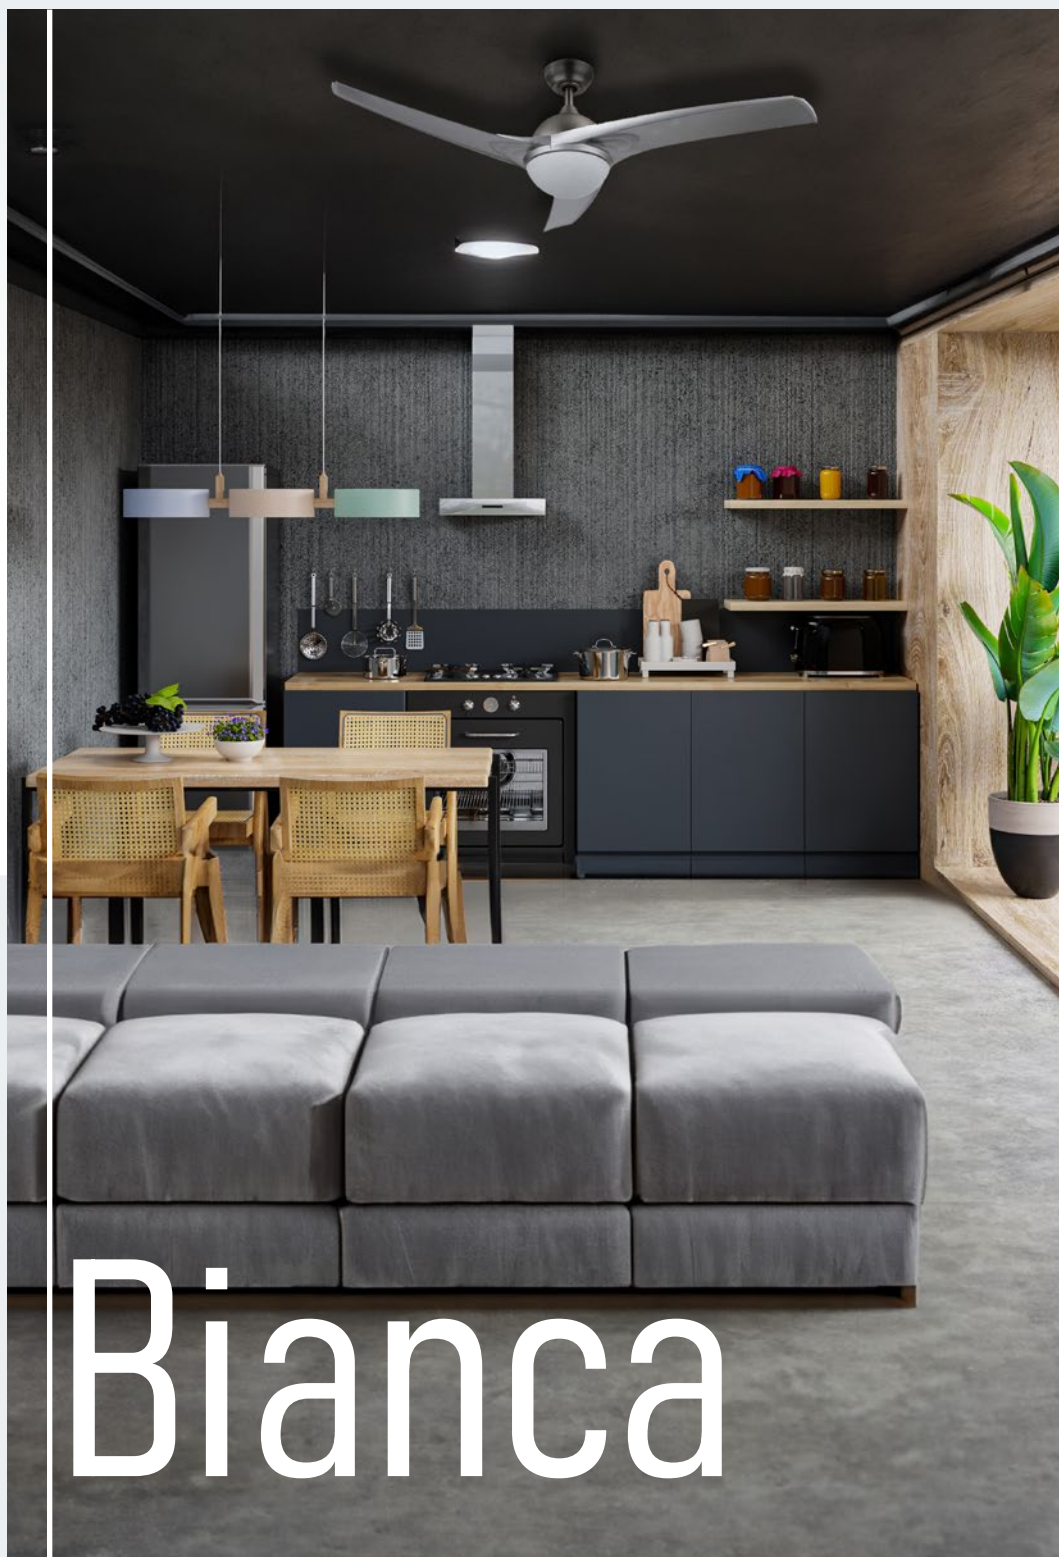

Bianca

Motor
AC

107€

40€

MT01405

MT01406

Verano e Invierno

Uso interior

Mando incluido

230V
50Hz

Voltaje

Temporizador
1h - 8h

Bombilla incluida
E27

Apto para techos inclinados

Velocidades N°	Potencia (W)	Revoluciones máx. (rpm)	Flujo Aire (m³/h)	Nivel sonido (dB)
3	65	220	4,110	35

Código	N° Aspas	N° de Velocidades	Material	Color	PVP
MT01405	3	3	Polycarbonato	Blanco	176€
MT01406	3	3	Polycarbonato	Plata	176€